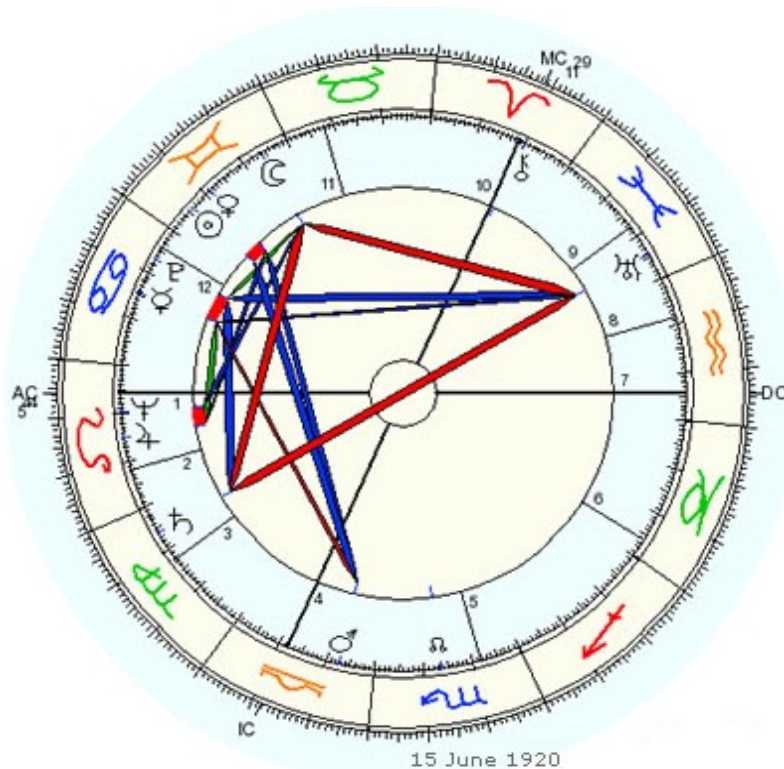

Advanced Astrology

...for Beginners

An Intensive Course over Four Consecutive Sundays:

25th July, 1st, 8th & 15th August 2010

This intensive introduction to the world of astrology will leave you well equipped to carry on exploring the subject on your own with confidence. Although general principles of chart interpretation will be covered, the most important skill that participants will master in this course is the ability to calculate and interpret Transits (astrological life cycles) in great detail. Simply observing over time how Transits work will suffice to give a person deep insight into astrology, life and people- guaranteed!

You will furthermore be introduced to the true laws of astrological relationship compatibility, and more specifically the way the inherent dynamics between two (or more) people are rhythmically triggered by Transits. This can in itself lead to a whole new appreciation of what's really going on in your personal relationships.